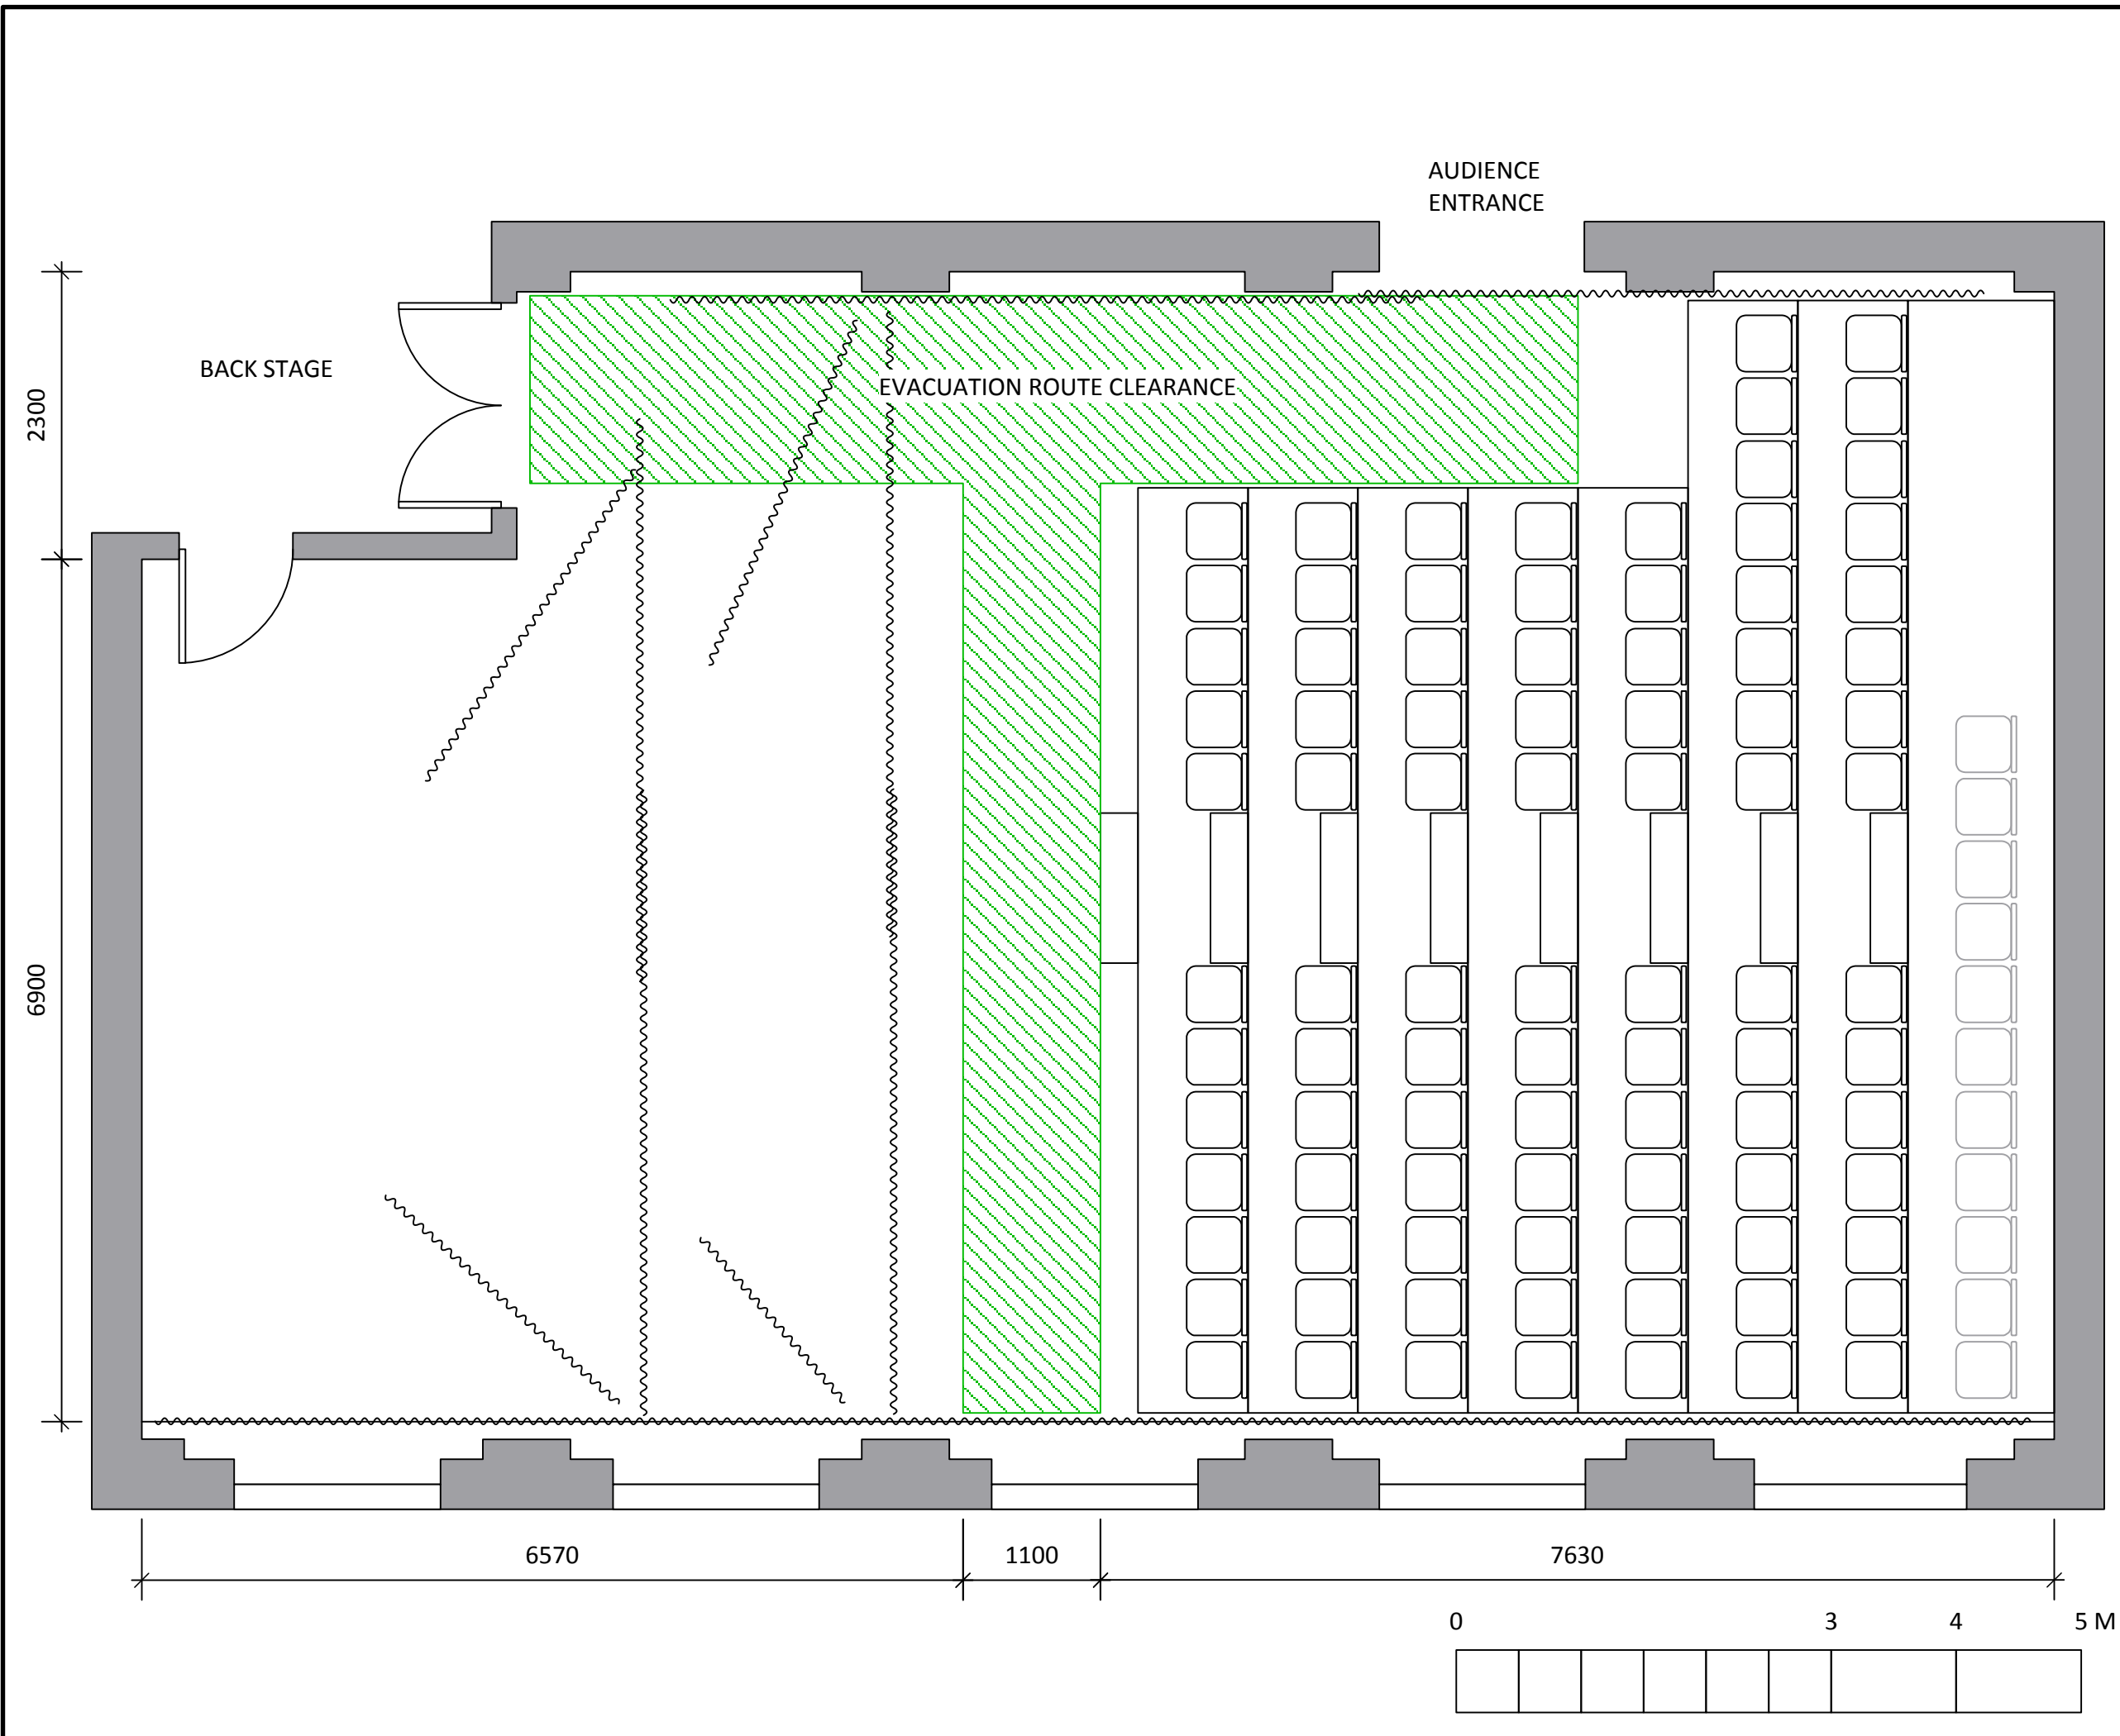

Date	25/01/13
Scale	1:50 @ A3

Venue	Lyra Theatre @ Artspace Studio Theatre
Title	Ground Plan - Full seating bank (capacity = 116)
Drawn by	

Date	25/01/13
Scale	1:50 @ A3

Venue	Lyra Theatre @ Artspace Studio Theatre
Title	Ground Plan - reduced seating (capacity = 90)
Drawn by	

Date	25/01/13
Scale	1:50 @ A3

Venue	Lyra Theatre @ Artspace Studio Theatre
Title	Ground Plan - No Seating
Drawn by	

0 3 4 5 M

AUDIENCE  
ENTRANCE

BACK STAGE

Date	25/01/13
Scale	1:50 @ A3

Venue	Lyra Theatre @ Artspace Studio Theatre
Title	Grid Plan with patch numbers
Drawn by	

SECTION - REDUCED SEATING

SECTION - FULL SEATING

Date	25/01/13
Scale	1:50 @ A3

Venue	Lyra Theatre @ Artspace Studio Theatre
Title	Thetre Sections
Drawn by	