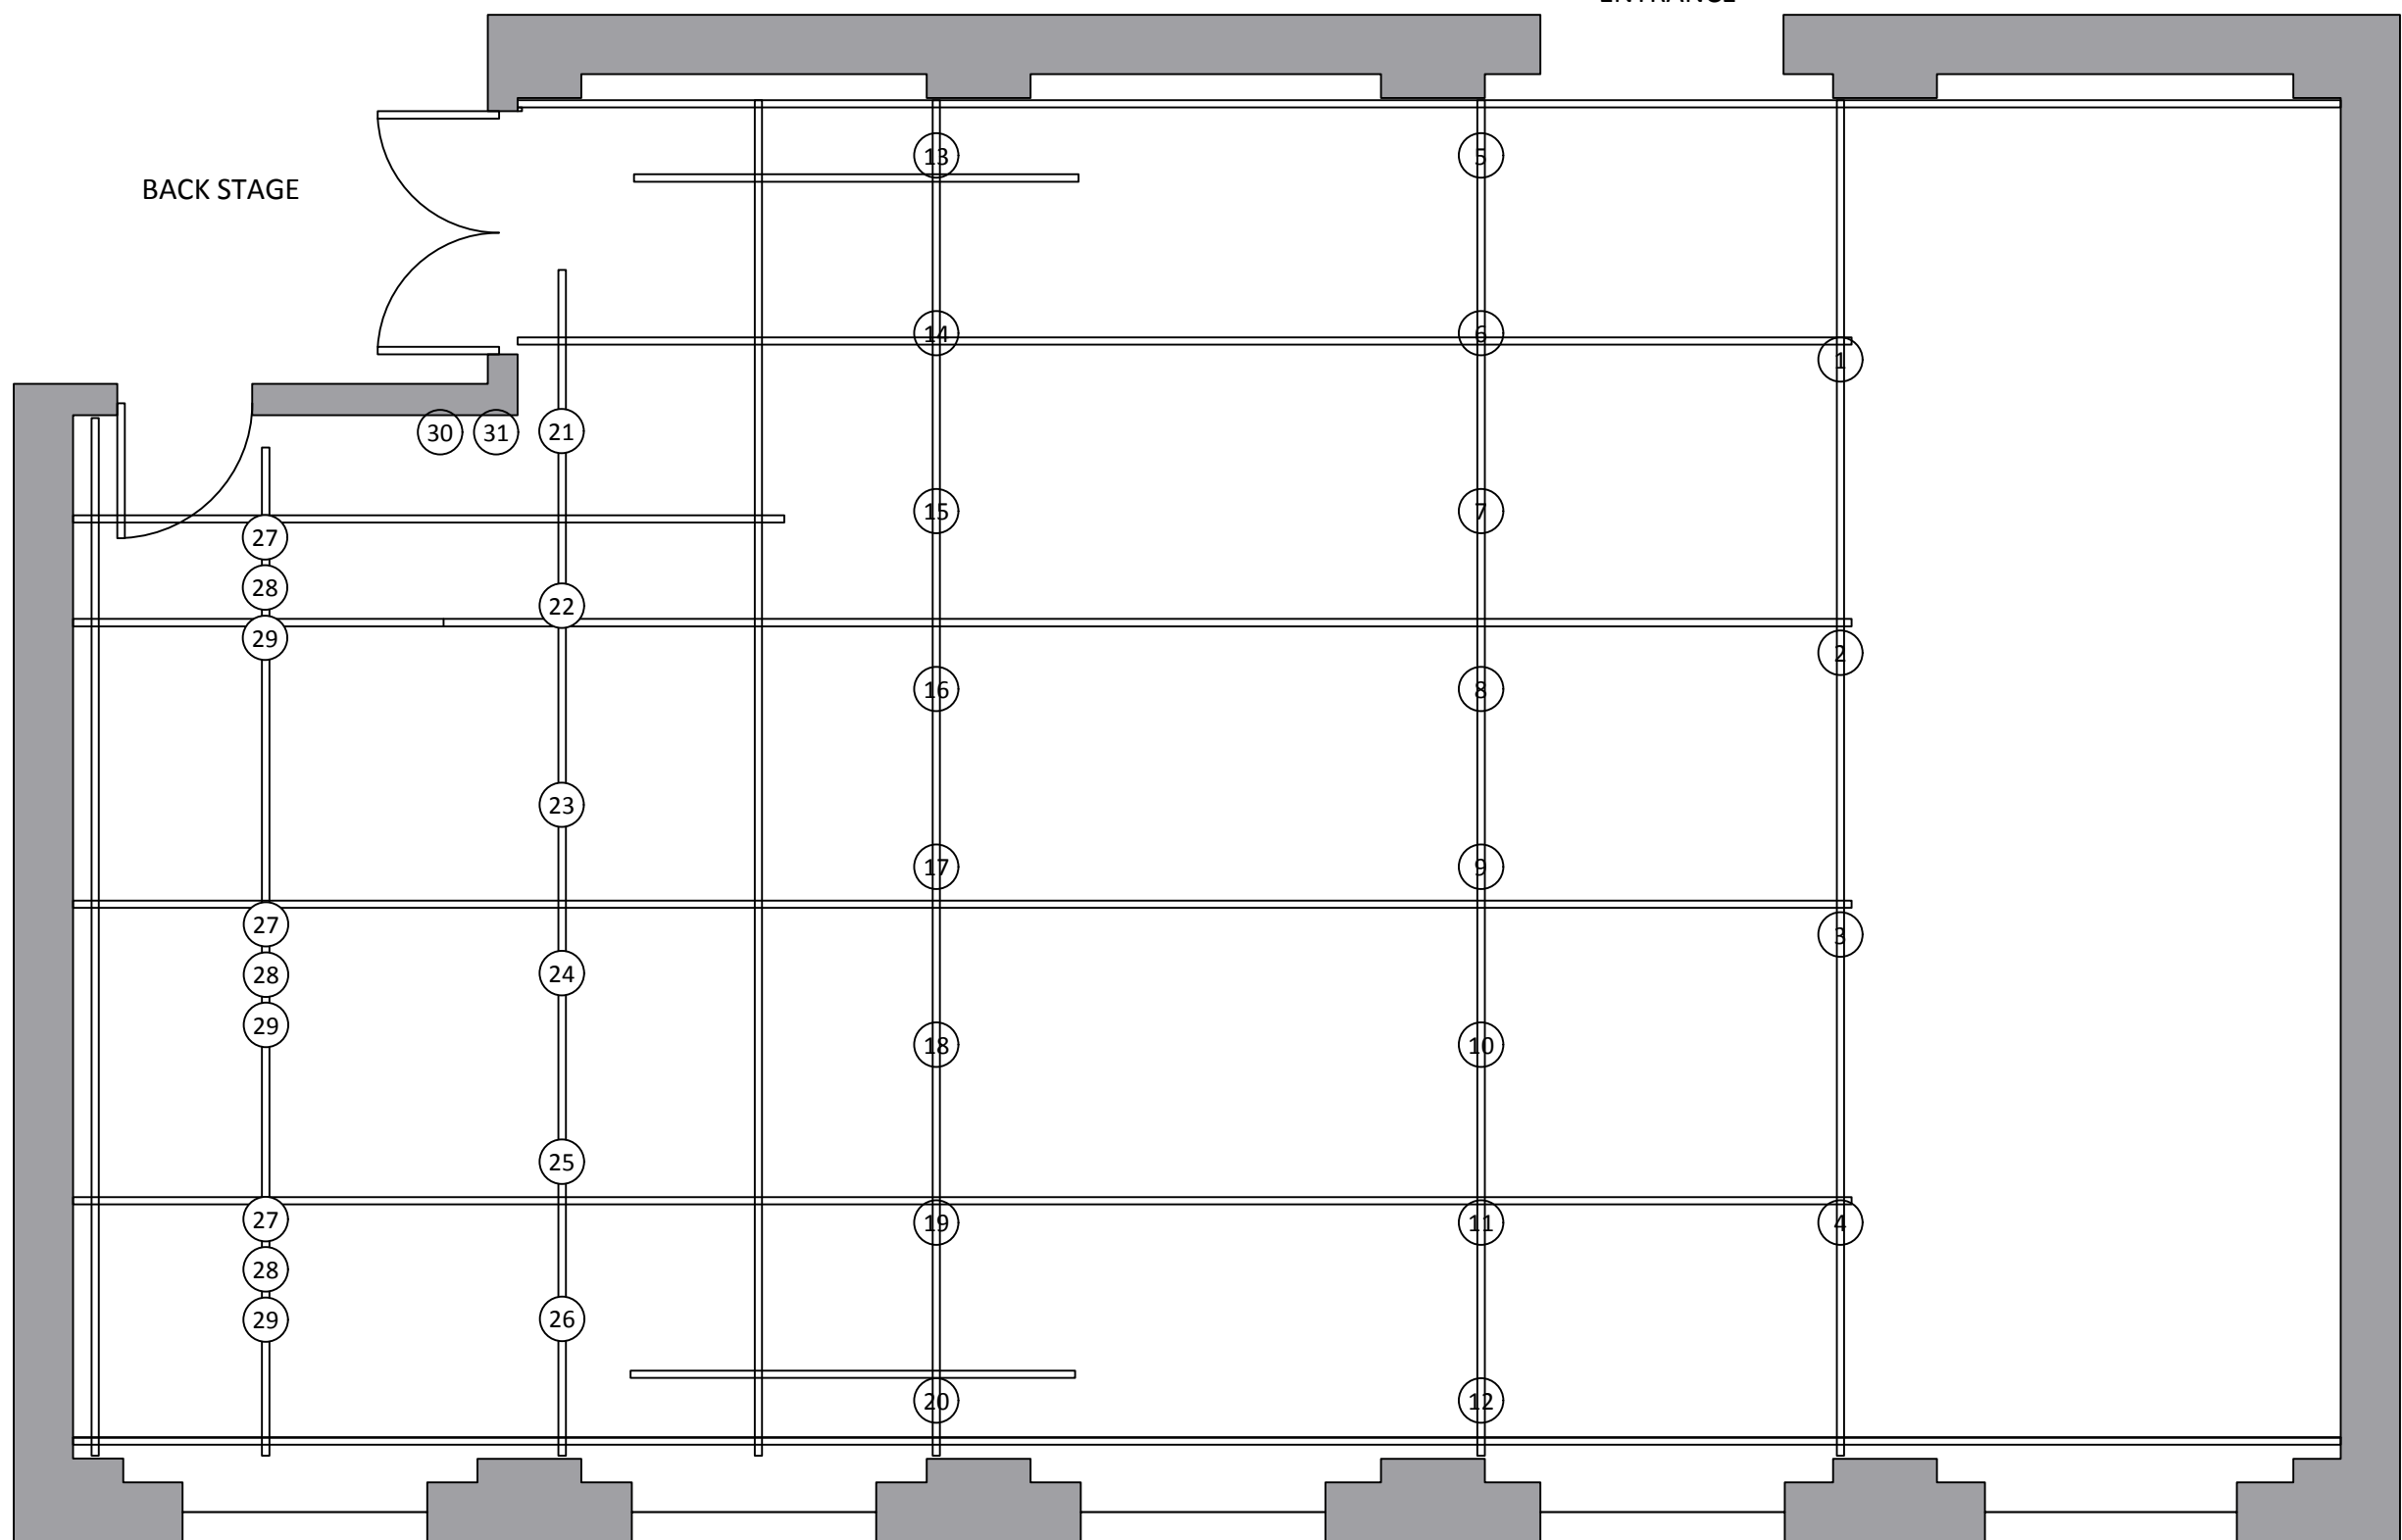

Date	25/01/13
Scale	1:50 @ A3

Venue	Lyra Theatre @ Artspace Studio Theatre
Title	Ground Plan - Full seating bank (capacity = 116)
Drawn by	

Date	25/01/13
Scale	1:50 @ A3

Venue	Lyra Theatre @ Artspace Studio Theatre
Title	Ground Plan - reduced seating (capacity = 90)
Drawn by	

Date	25/01/13
Scale	1:50 @ A3

Venue	Lyra Theatre @ Artspace Studio Theatre
Title	Ground Plan - No Seating
Drawn by	

0 3 4 5 M

AUDIENCE  
ENTRANCE

BACK STAGE

Date	25/01/13
Scale	1:50 @ A3

Venue	Lyra Theatre @ Artspace Studio Theatre
Title	Grid Plan with patch numbers
Drawn by	

SECTION - REDUCED SEATING

SECTION - FULL SEATING

Date	25/01/13
Scale	1:50 @ A3

Venue	Lyra Theatre @ Artspace Studio Theatre
Title	Thetre Sections
Drawn by	