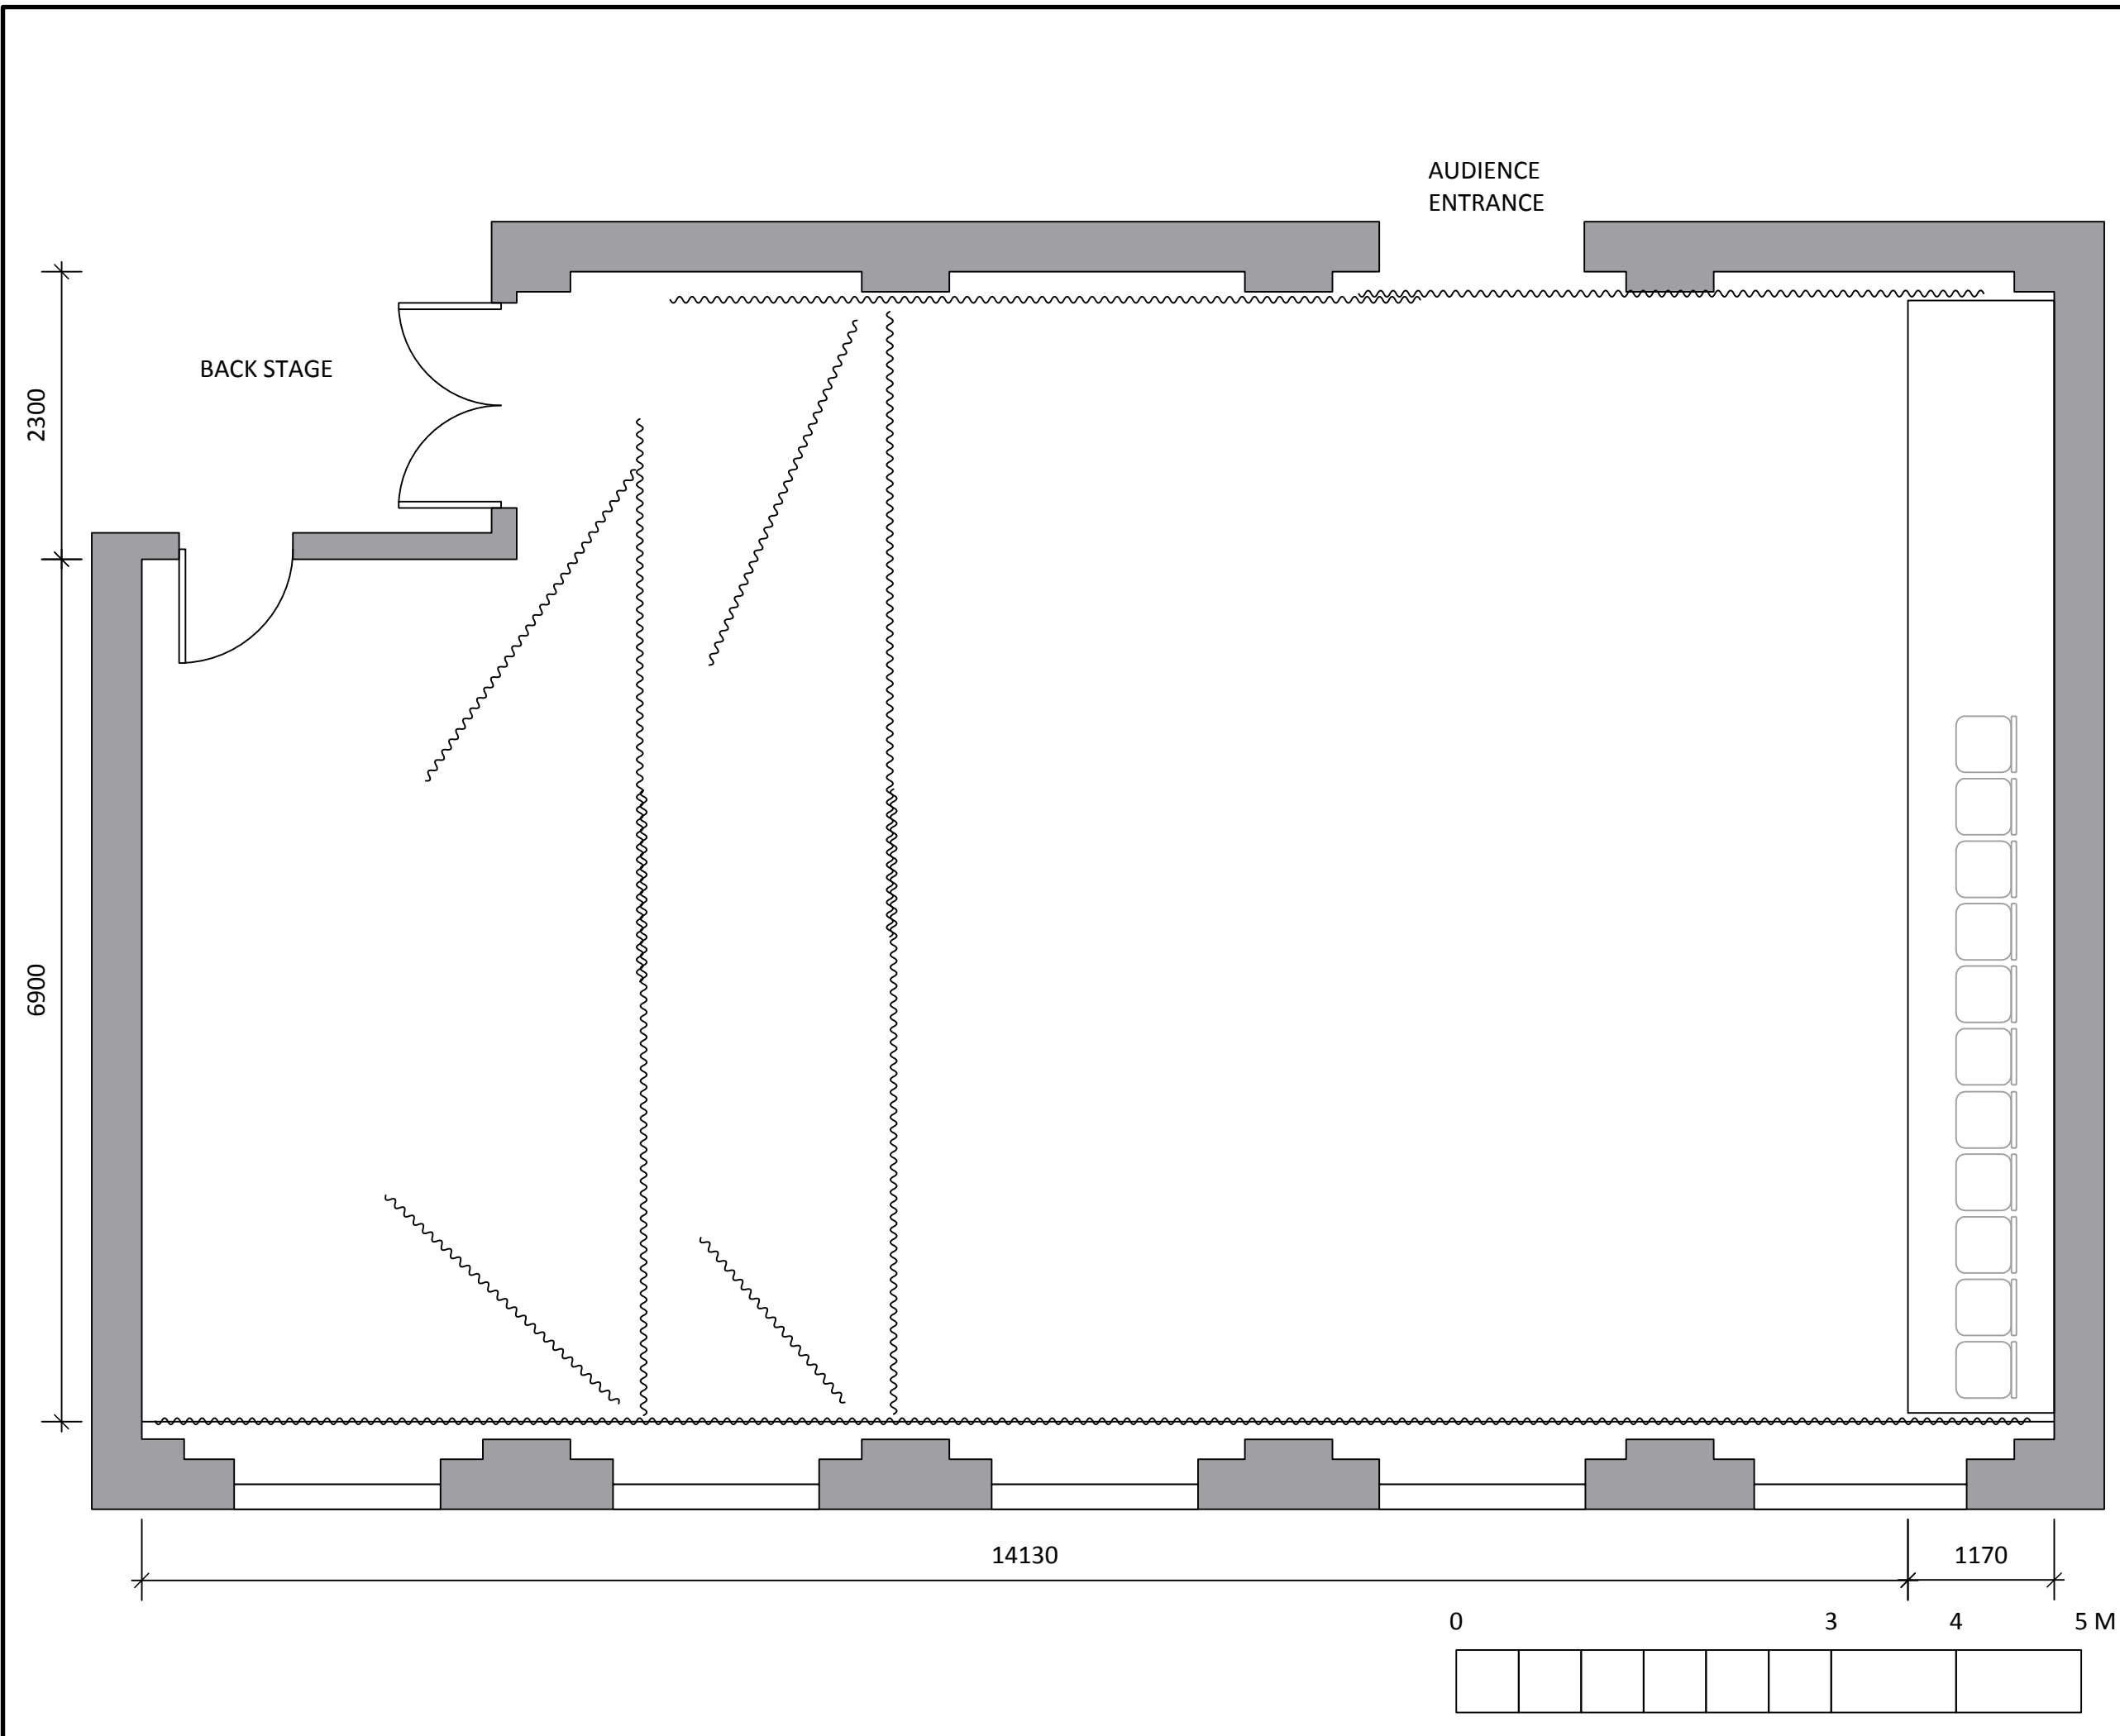

Date	25/01/13
Scale	1:50 @ A3

Venue	Lyra Theatre @ Artspace Studio Theatre
Title	Ground Plan - Full seating bank (capacity = 116)
Drawn by	

Date	25/01/13
Scale	1:50 @ A3

Venue	Lyra Theatre @ Artspace Studio Theatre
Title	Ground Plan - reduced seating (capacity = 90)
Drawn by	

Date	25/01/13
Scale	1:50 @ A3

Venue	Lyra Theatre @ Artspace Studio Theatre
Title	Ground Plan - No Seating
Drawn by	

0 3 4 5 M

AUDIENCE  
ENTRANCE

BACK STAGE

Date	25/01/13
Scale	1:50 @ A3

Venue	Lyra Theatre @ Artspace Studio Theatre
Title	Grid Plan with patch numbers
Drawn by	

SECTION - REDUCED SEATING

SECTION - FULL SEATING

Date	25/01/13
Scale	1:50 @ A3

Venue	Lyra Theatre @ Artspace Studio Theatre
Title	Thetre Sections
Drawn by	