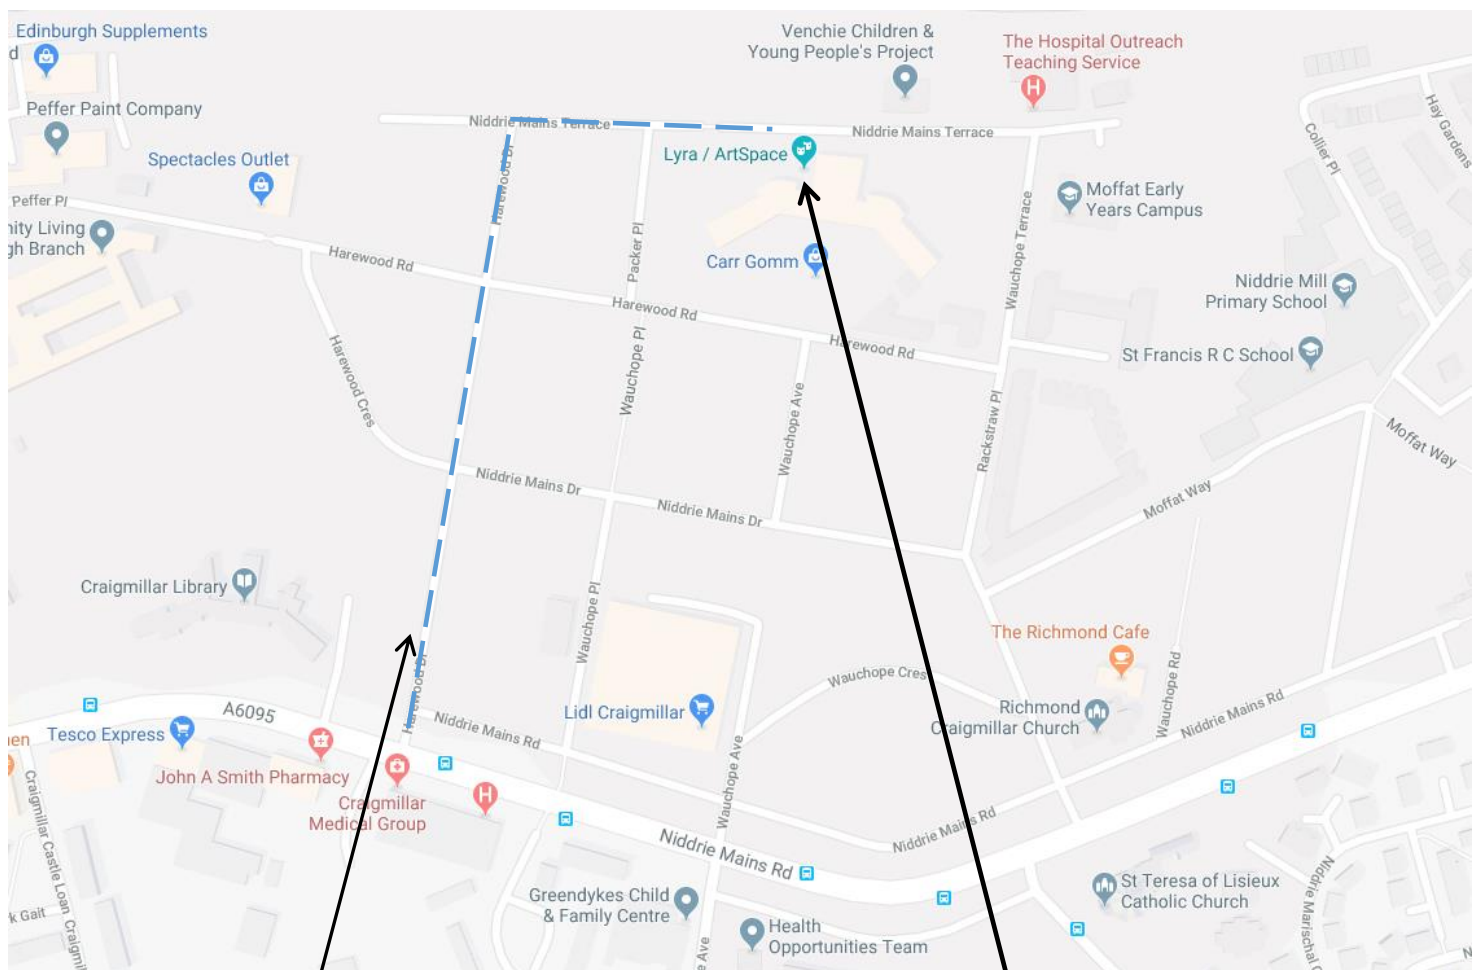

Finding your way to Lyra!

We are looking forward to welcoming you at Lyra soon. Lyra is based at Artspace within the SPACE building on Harewood Road (a large pink and white 1930's school building with new-build flats on either side).

The entrance to Artspace is at the back of the SPACE building on Niddrie Mains Terrace. Artspace can be accessed via Harewood Drive or Wauchope Terrace. If you're coming from the city centre, Harewood Road is the most direct route to follow (see map below.)

If you are travelling by bus from the city centre, you can take the number 30 (direction Musselburgh) or 14 (direction Greendykes) from North Bridge. The journey takes approx. 20 to 30 minutes. Towards the end of the journey the bus turns left onto Peffermill Road and continues straight into Craigmillar. Once you see a line of shops on your right, look out for the big new-build library and a LIDL coming up on your left. Get off at the stop just before LIDL and turn left down Harewood Drive, turn right onto Niddrie Mains Terrace and you will see Artspace on your right hand side.

Please let us know if you have any questions at all. Our contact number is **0131 659 4725** or **07512 181719**.

Direct route to Artspace

Lyra, Artspace